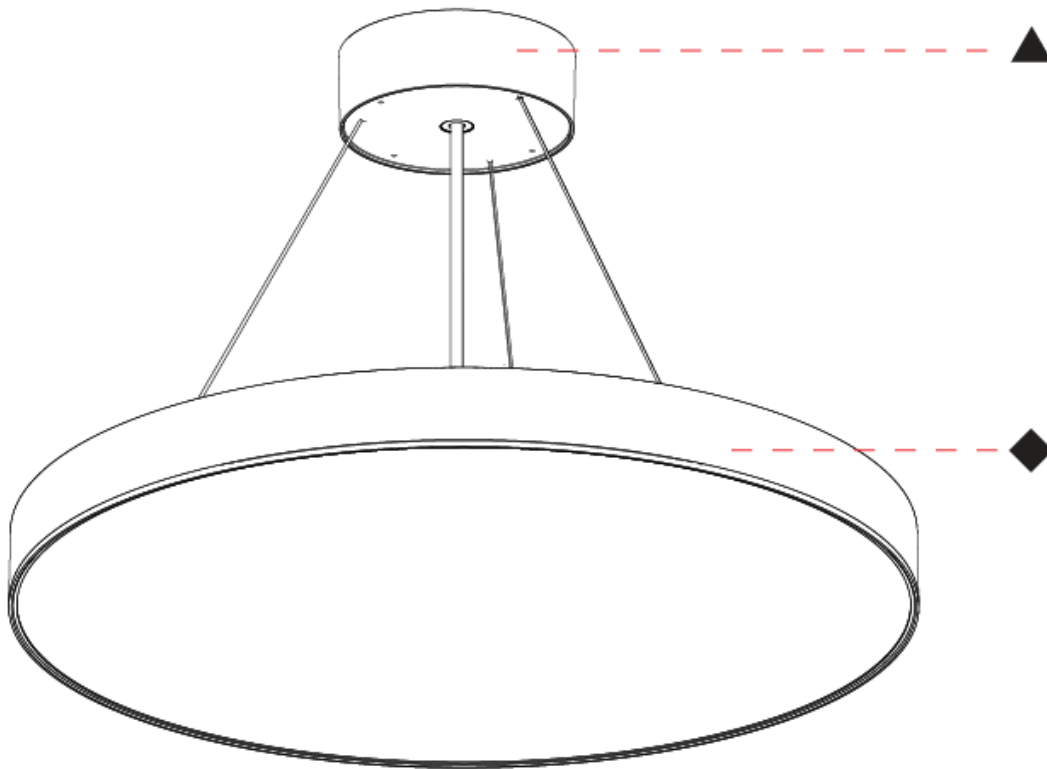

A3001104-HE-

PROJECT	_____
TYPE	_____
SPECIFIER	_____
QUANTITY	_____
DATE	_____

A