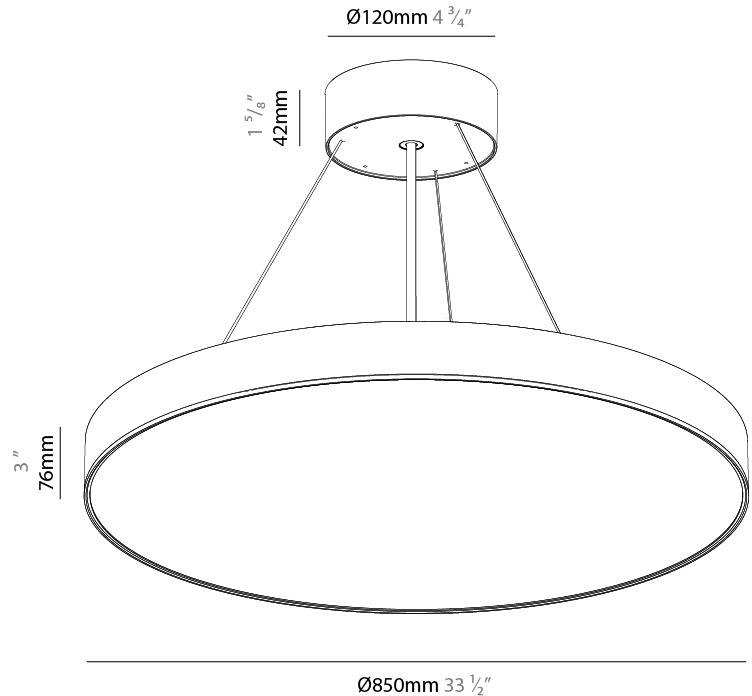

GENERAL

Series: Sign EVO
Partner: Prolicht
Division: Architectural
Installation: Suspension
Product Type: Pendant
Mounting Location: Ceiling
Light Distribution: Direct / Indirect

PHYSICAL

Shape: Round
Diameter (mm): 850
Diameter (in): 33 ⁷/₁₆
Height (mm): 82
Height (in): 3 ¹/₄
Weight (kg): 8.8
Diffuser: [PMMA - Opal](#) / [Microprism](#) / [Clear Microprism](#)
Fixture Finish: [SSR / BKV / CWI / CRY / HAB / UFT / ITA / RUA / FTG / MYG / LOD / PUS / FRO / FUP / KIA / POP / BLS / SPG / MEY / GOH / CHC / COM / ABZ / JAG / OBR / MOS / ROR](#)
Fixture Material: [PMMA](#) / [Extruded Aluminum](#) / [Steel](#)
Cable Details: [2000mm](#) or [6000mm](#) [Transparent Cable](#)

ELECTRICAL

Lamp Type: LED (Zhaga Standard)
Input Wattage (W): 116.2
Total Output Wattage (W): 105.4
Dimming: [DALI Dimming](#) / [MATTER Dimming](#)
Driver Included: Yes
Driver Location: Integrated
Driver Type: Constant Current - Universal
Driver Class: Class 2
Input Voltage (V): 120

LED

Color Temperature (°K): 2700-6500 Tunable White
Max. Delivered Lumen (lm): Max 13972 (13972 Dir / 4670 Ind)
Nominal Lumen (lm): Max 15523
CRI: >90 CRI
Lamp Life (hrs): 50000

OPTICAL

RATINGS AND CERTIFICATIONS

Certified By: Certified for North American Standards
IP rating: IP40

PROJECT
TYPE
SPECIFIER
QUANTITY
DATE