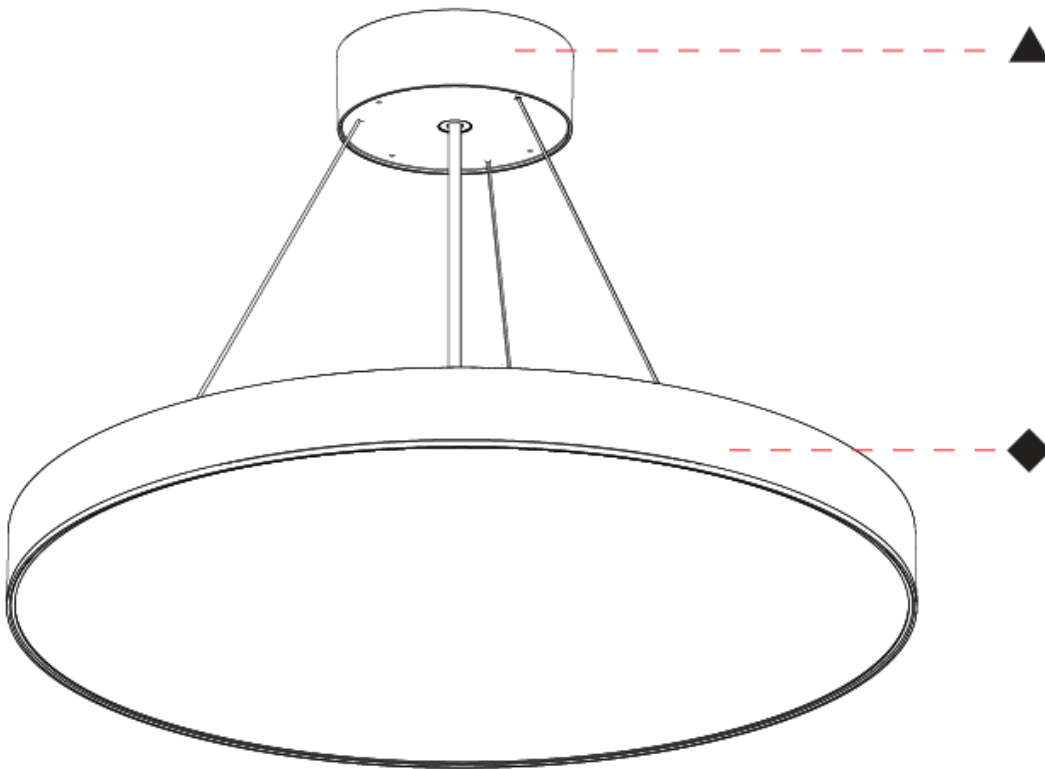

SIGN EVO SUSPENSION

A3001116-

PROJECT	_____
TYPE	_____
SPECIFIER	_____
QUANTITY	_____
DATE	_____