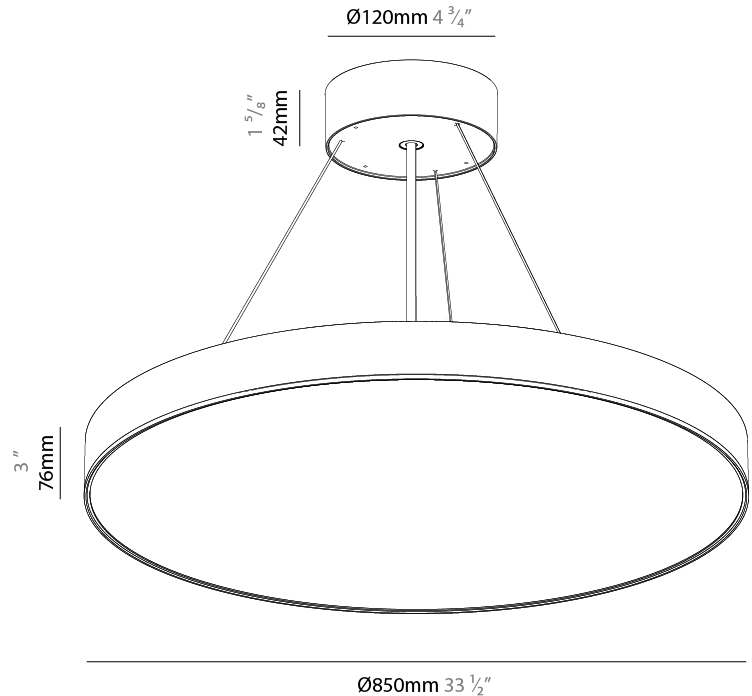

1. To build a product code in our configurator select the specify button on the base model # product page
2. To build a manual product code on this datasheet choose from the options listed below in blue font and add the suffix to the base model #

GENERAL

Series: Sign EVO
Partner: Prolicht
Division: Architectural
Installation: Suspension
Product Type: Pendant
Mounting Location: Ceiling
Light Distribution: Direct / Indirect

PHYSICAL

Shape: Round
Diameter (mm): 850
Diameter (in): 33 7/16
Height (mm): 82
Height (in): 3 1/4
Weight (kg): 8.8
Diffuser: [PMMA - Opal / Microprism / Clear Microprism](#)
Fixture Finish: [SSR / BKV / CWI / CRY / HAB / UFT / ITA / RUA / FTG / MYG / LOD / PUS / FRO / FUP / KIA / POP / BLS / SPG / MEY / GOH / CHC / COM / ABZ / JAG / OBR / MOS / ROR](#)
Fixture Material: [PMMA / Extruded Aluminum / Steel](#)
Cable Details: [2000mm or 6000mm Transparent Cable](#)

ELECTRICAL

Lamp Type: LED (Zhaga Standard)
Input Wattage (W): 125.3
Total Output Wattage (W): 113.6
Dimming: [Non-Dimmable](#)
Driver Included: Yes
Driver Location: Integrated
Driver Type: Constant Current - Universal
Driver Class: Class 2
Input Voltage (V): 120

LED

Color Temperature (°K): [2700 / 3000 / 3500 / 4000](#)
Max. Delivered Lumen (lm): Max 19899 (14543 Dir / 5357 Ind)
Nominal Lumen (lm): Max 22424
CRI: >90 CRI
Lamp Life (hrs): 50000

OPTICAL

RATINGS AND CERTIFICATIONS

Certified By: Certified for North American Standards
IP rating: IP40