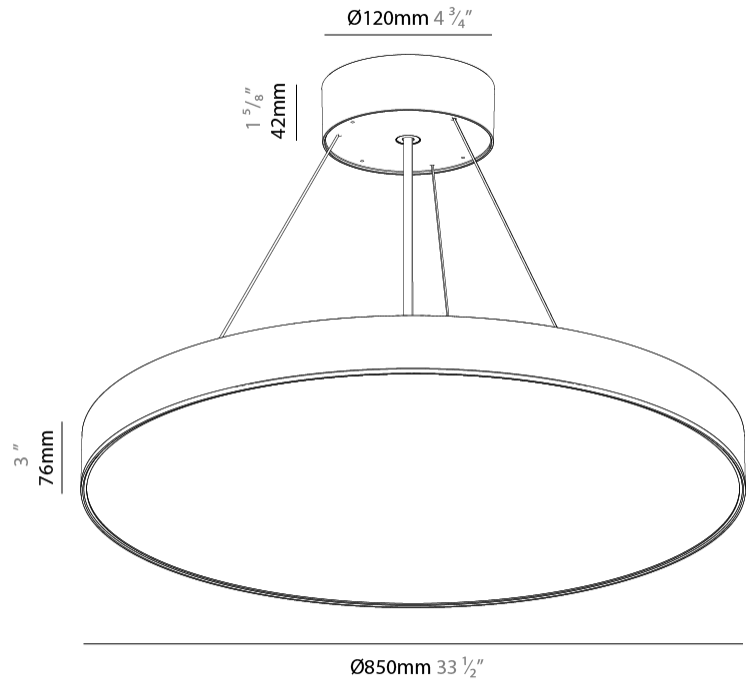

GENERAL

Series: Sign EVO
Partner: Prolicht
Division: Architectural
Installation: Suspension
Product Type: Pendant
Mounting Location: Ceiling
Light Distribution: Direct

PHYSICAL

Shape: Round
Diameter (mm): 850
Diameter (in): 33 7/16
Height (mm): 82
Height (in): 3 1/4
Weight (kg): 8.8
Diffuser: PMMA - Opal / Microprism / Clear Microprism
Fixture Finish: SSR / BKV / CWI / CRY / HAB / UFT / ITA / RUA / FTG / MYG / LOD / PUS / FRO / FUP / KIA / POP / BLS / SPG / MEY / GOH / CHC / COM / ABZ / JAG / OBR / MOS / ROR
Fixture Material: PMMA / Extruded Aluminum / Steel
Cable Details: 2000mm or 6000mm Transparent Cable

ELECTRICAL

Lamp Type: LED (Zhaga Standard)
Input Wattage (W): 96
Total Output Wattage (W): 82.4
Dimming: Tri-Mode (Non-Dimming and Phase Dimming (120Vac only) and 0-10V Dimming)
Driver Included: Yes
Driver Location: Integrated
Driver Type: Constant Current - Universal
Driver Class: Class 2
Input Voltage (V): 120
Constant Current (MA): 700mA
Upon Request: MATTER Dimming / DALI Dimming (Remote)

LED

Color Temperature (°K): 2700 / 3000 / 3500 / 4000
Max. Delivered Lumen (lm): Max 14543
Nominal Lumen (lm): Max 16157
CRI: >90 CRI
Lamp Life (hrs): 50000

OPTICAL

RATINGS AND CERTIFICATIONS

Certified By: Certified for North American Standards
IP rating: IP40