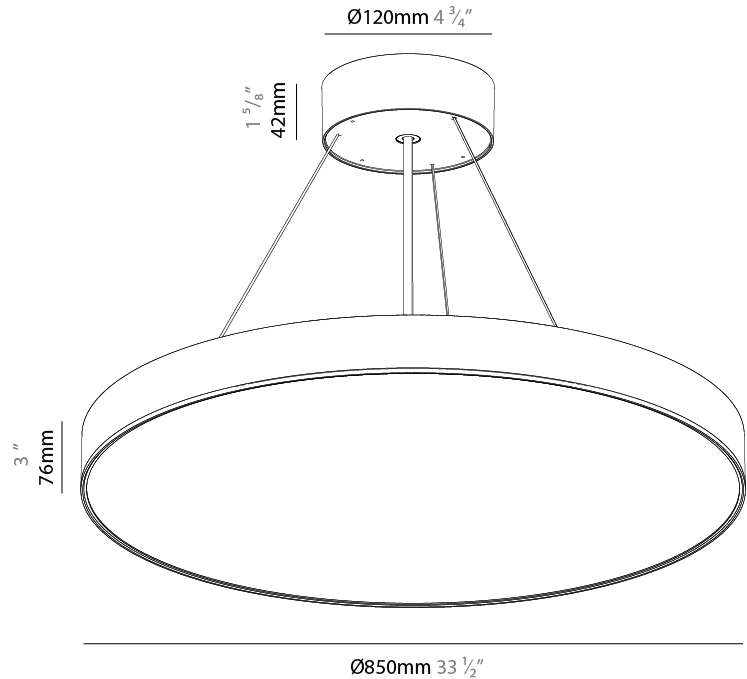

1. To build a product code in our configurator select the specify button on the base model # product page
2. To build a manual product code on this datasheet choose from the options listed below in blue font and add the suffix to the base model #

GENERAL

Series: Sign EVO
Partner: Prolicht
Division: Architectural
Installation: Suspension
Product Type: Pendant
Mounting Location: Ceiling
Light Distribution: Direct

PHYSICAL

Shape: Round
Diameter (mm): 850
Diameter (in): 33 7/16
Height (mm): 82
Height (in): 3 1/4
Weight (kg): 8.8
Diffuser: PMMA - Opal / Microprism / Clear Microprism
Fixture Finish: SSR / BKV / CWI / CRY / HAB / UFT / ITA / RUA / FTG / MYG / LOD / PUS / FRO / FUP / KIA / POP / BLS / SPG / MEY / GOH / CHC / COM / ABZ / JAG / OBR / MOS / ROR
Fixture Material: PMMA / Extruded Aluminum / Steel
Cable Details: 2000mm or 6000mm Transparent Cable

ELECTRICAL

Lamp Type: LED (Zhaga Standard)
Input Wattage (W): 47.2
Total Output Wattage (W): 42.7
Dimming: Non-Dimmable
Driver Included: Yes
Driver Location: Integrated
Driver Type: Constant Current - Universal
Driver Class: Class 2
Input Voltage (V): 120
Constant Current (MA): 700mA

LED

Color Temperature (°K): 2700 / 3000 / 3500 / 4000
Max. Delivered Lumen (lm): Max 7842
Nominal Lumen (lm): Max 8712
CRI: >90 CRI
Lamp Life (hrs): 50000

OPTICAL

RATINGS AND CERTIFICATIONS

Certified By: Certified for North American Standards
IP rating: IP40
Glare Rating: ≤ 19